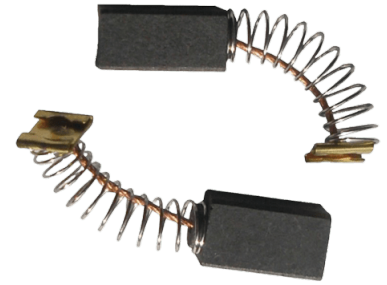

# Carbon Brush (Pair) For BuffPro® Model JF180 Electric Polisher

### Product Description

Carbon Brush (Pair) for Swirl-free electric 'drum' polisher (240V)

Other accessories, pads and replacement parts also available on our site.

PLEASE NOTE, 2 – 4 WEEK LEAD TIME ON BACKORDERS

### Features

- For use on painted, bare metal and gel coat surfaces (including aircraft, automotive, boats & Airstream caravans)
- Much faster than traditional 'rotary' and 'orbital' polishers
- 100% swirl-free finish
- Ergonomically designed 'pistol-grip' handles for a comfortable user experience
- Can be used on any relatively flat surface
- Wide range of pads available for a host of applications, including cutting/compounding, polishing, finishing & sanding
- Designed to reduce 'splatter' of polishes/compounds, resulting in less mess
- 220-240V, CE Compliant

Carbon Brush and Spring for Cyclo Polisher.

(Pack of 2 brushes)

Part Number 30-500

---

Frasers Aerospace, 1 St James Road, Brentwood, Essex, CM14 4LH

Tel: +4420 8597 8781 Email: [contact@frasersaerospace.com](mailto:contact@frasersaerospace.com) Web: [www.frasersaerospace.com](http://www.frasersaerospace.com)